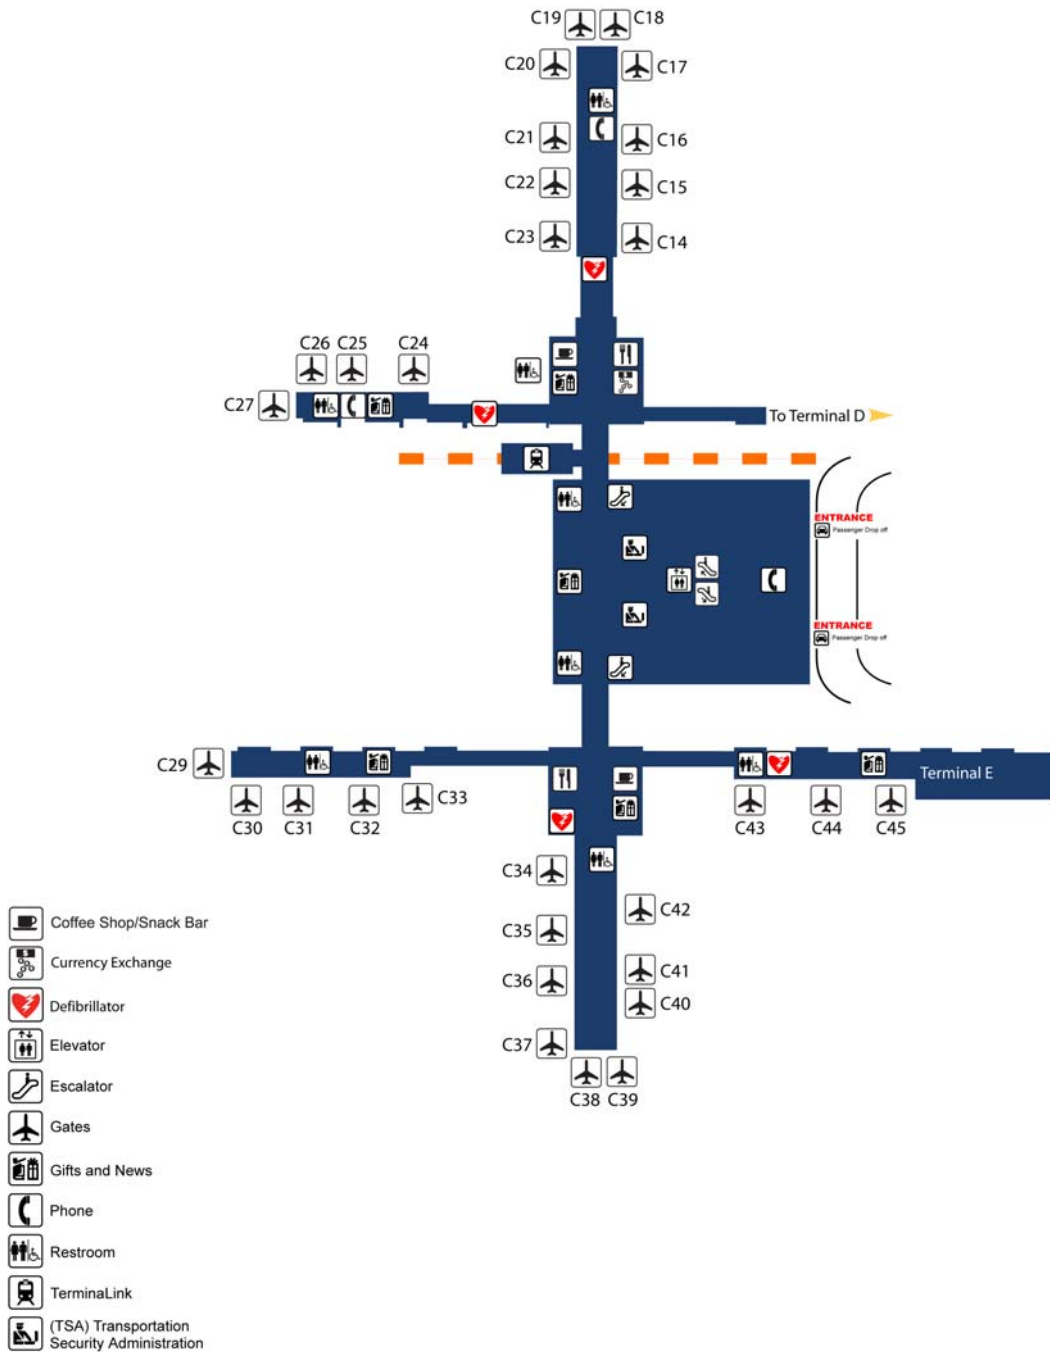

Terminal C - Departure Level Map

Terminal C – Baggage Claim Level Map

-  Baggage Claim
-  Currency Exchange
-  Defibrillator
-  Elevator
-  Escalator
-  Information
-  Restroom
-  Telephone