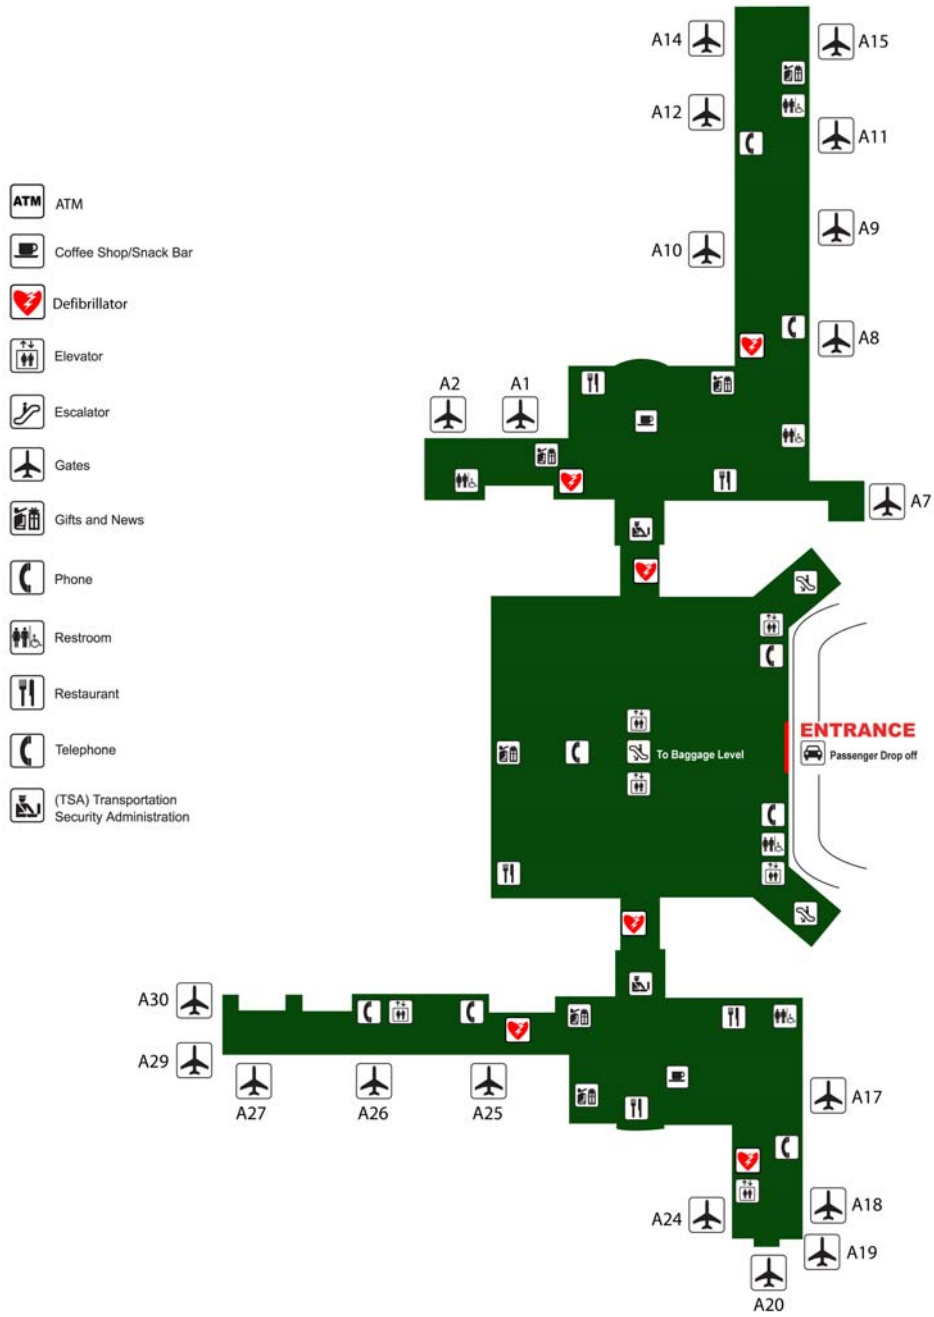

Terminal A – Ticketing Level Map

Terminal A – Baggage Claim Level Map

-  ATM
-  Baggage Claim
-  Coffee Shop/Snack Bar
-  Coin Changer
-  Defibrillator
-  Elevator
-  Escalator
-  Gates
-  Gifts and News
-  Information
-  Restroom
-  Restaurant
-  Telephone
-  (TSA) Transportation Security Administration